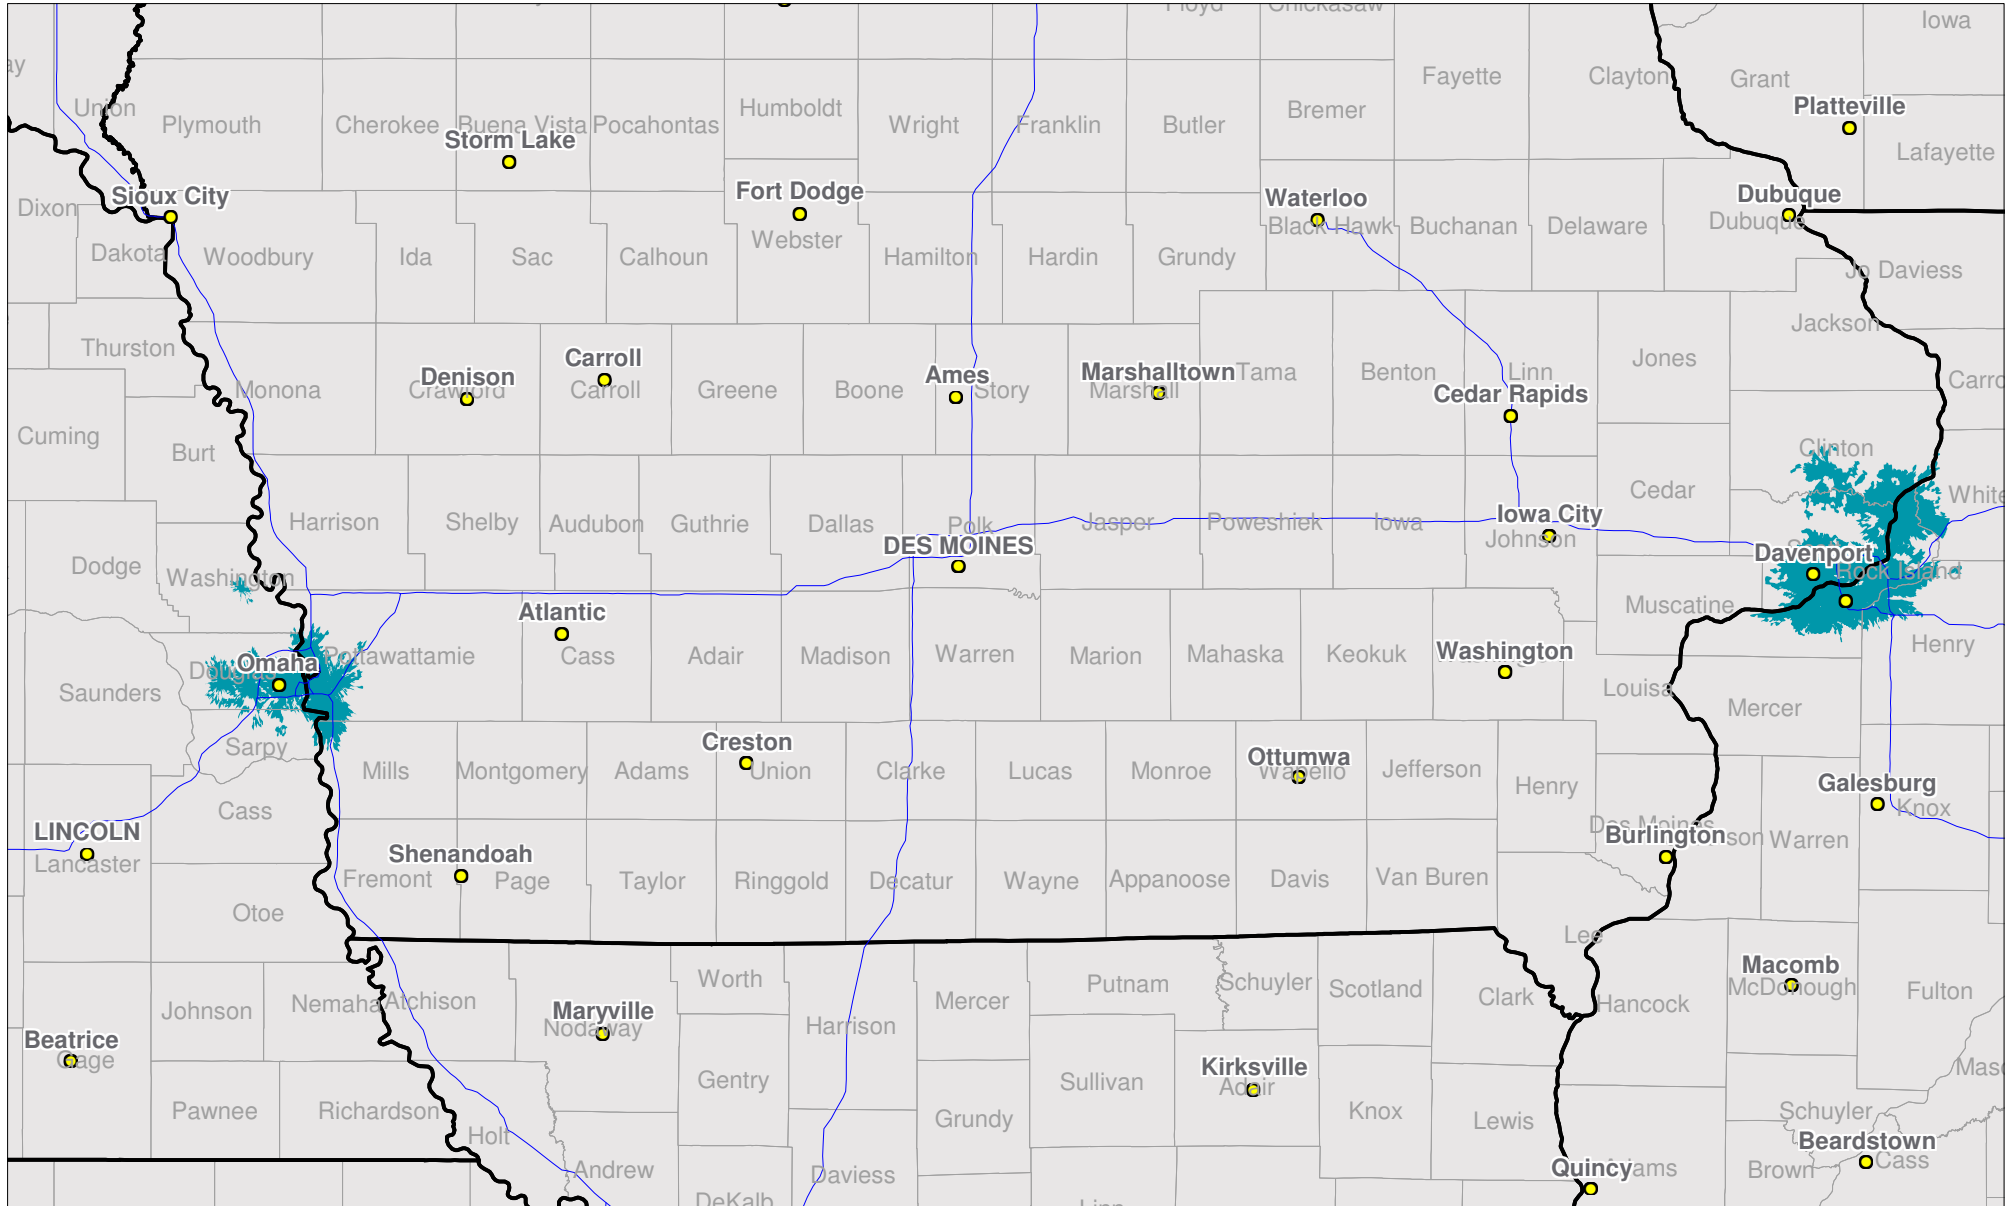

Iowa / Nebraska

Local One-Way Coverage (929.6125 MHz)

Because of the nature of radio transmission, strength of paging signal will vary depending upon your location. Maps may not be to scale.

© Spok